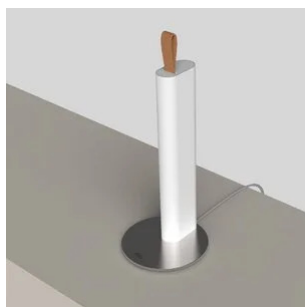

Colour variant code

833/BI