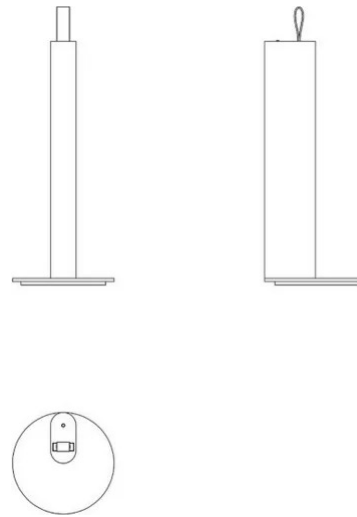

Metrica Table

Studio Habits

colors

Typology Table
 Utilisation Indoor

24/230V 8 W 340 lm

direct light

Metrica in the table version is characterised by a polished body with a height of 28 cm resting on a polished circular base. The lamp is completed by a leather strap positioned at its end to extract the light source. The light source, which is 20 cm long, is hidden inside the support that forms the base and lights up as soon as it is extracted, gradually increasing in intensity until it reaches its maximum position. Metrica table lamp can be used on a desk to illuminate with a diffuse and soft light its own workstation or on tables of all kinds.

Award

Family Metrica table
 Typology Table
 Utilisation Indoor

Dimensions

Height 28 - 0,8 (base) cm
 Profondità 28,8 - 20 (estrazione sorgente LED) cm
 Diameter 12 (base) cm
 Weight 1.5 Kg

Materials

Structure iron Diffuser polycarbonate
 Base iron Elementi aluminium