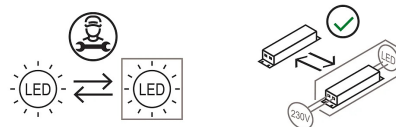

Certifications

EcoLabel